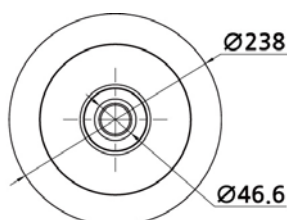

Dimensions