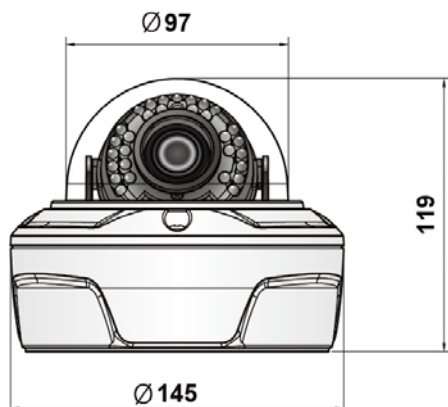

# IP IR Vandal Dome Camera

3M, H.264, 30IR

DMC-3030DVZW

## Feature

- 1/2.8" Sony 3.2M Pixels STARVIS CMOS
- High Performance Dual Streaming (Up to 30fps@2048x1536p)
- Low up to 0.01Lux(LED On:0Lux), Noise Reduction (2D/3D)
- Day/Night with ICR, 30 IR(IR Distance 30m)
- 2.8~12mm Mega Pixel DC Auto Iris Lens
- Motion Detection (4), Privacy Masking (8), Digital Zoom (16x)
- Defog, DWDR, HLC, LDC (Lens Distortion Correction), Corridor
- Audio (1/1), Alarm (1/1), SD Slot
- ONVIF, DDNS, DHCP, CMS, Web Browser, Smart Phone
- Option: PoE, 2 Motors (Motorized Zoom & Focus, 2.8~12mm)

## Dimensions

Unit: mm