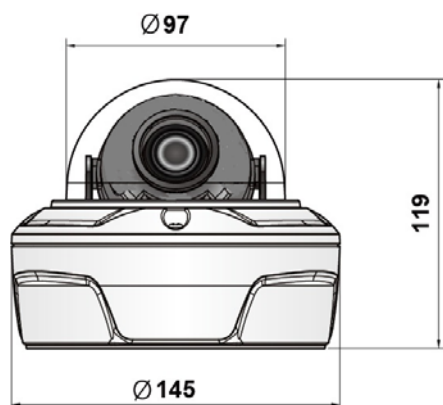

IP Vandal Dome Camera

3M, H.264

DMC-30DVZW

Picture

Feature

- 1/2.8" Sony 3.2M Pixels STARVIS CMOS
- High Performance Dual Streaming (Up to 30fps@2048x1536p)
- Low up to 0.01Lux, Noise Reduction (2D/3D), Day/Night with ICR
- 2.8~12mm Mega Pixel DC Auto Iris Lens
- Motion Detection (4), Privacy Masking (8), Digital Zoom (16x)
- Defog, DWDR, HLC, LDC (Lens Distortion Correction), Corridor
- Audio (1/1), Alarm (1/1), SD Slot
- ONVIF, DDNS, DHCP, CMS, Web Browser, Smart Phone
- Option: PoE, 2 Motors (Motorized Zoom & Focus, 2.8~12mm)

Dimensions

Unit: mm

Specifications

MODEL	DMC-30DVZW
Video	
Image Sensor	1/2.8" 3.2M Sony STARVIS CMOS
Scan mode	Progressive Scan
Number of effective pixels	2048(H) x 1536(V)
Minimum illumination	Color:0.1Lux, 0.01Lux with Sens-Up(10x)/F1.2, 50IRE,
Day & Night	Day & Night with ICR (TDN)
S/N Ratio	More than 54dB (AGC Off)
Lens	
Lens	2.8 ~ 12mm 3MP Varifocal Lens H:101.7°(T)-32.2°(W),V:54.1°(T)-18.1°(W),D:120.8°(T)-37°(W)
Iris	DC Auto Iris
Network	
Video Compression	H.264, MJPEG
H.264 Profile	Baseline/Main/High Profile
Ethernet	RJ-45(10/100BASE-T)
Frame Rate	2048x1536(QXGA), 1920x1080(Full-HD), 1280x1024(SXGA), 1280x720(HD), 704x480(4CIF/NT), 704x576(4CIF/PAL), 640x480(VGA), 352x288(CIF), 320x240(QVGA)
Video Frame Rate	Up to 30fps@2048x1536
Bitrate Control	CBR or VBR(100K~12Mbps)
Audio	Audio In(1), Audio Out(1), 8 bit PCM (G711 u-law) 8Khz, Mono
Memory SD Slot	SDHC/SDXC
Recording (SD)	Continuous / Event (Motion, Trigger, Alarm)
Event	Alarm In: Onboot/Trigger/Network Loss/Tampering/Motion Event Output :E-mail, FTP
Client Viewer	Web viewer, Max-i CMS
Max. User Connection	10 Users
Network Protocol	TCP/IP, UDP, IPv4/v6, HTTP, HTTPS, FTP, UPnP, RTP, RTSP, RTCP, DHCP, ARP, Zeroconf, PPPoE, Onvif
Function	
Auto White Balance Mode	ATW-Indoor/Outdoor, Shade, Clear sky, Fluorescent light, Light bulb, Flame, Manual
Auto Exposure Mode	Automatic (Priority: Frame rate/Low noise), Manual
Gain Control	Automatic, Manual: Min. 1.2dB ~ Max. 54dB, Default 1.2dB
DNR	Off / Level Setting
Back Light	HLC, BLC, DWDR(ATR-EX)
Defog/LDC/Mirror/Flip	On/ Off
Privacy / Motion	8 Zones / 4 Zone
Alarm	1in/ 1out
Environment	
Operating Humidity	30 % ~ 90 % RH
Operating Temp.	-30°C~-60°C(-22°F~-140°F)
Electrical	
Power Consumption	Max 4.5W
Power Supply	DC12V±10,
Mechanical	
Construction	Aluminum Body, PC bubble
Dimension	145(W)mm x 119(H)mm x φ97(Bubble)
Weight	About 1Kg